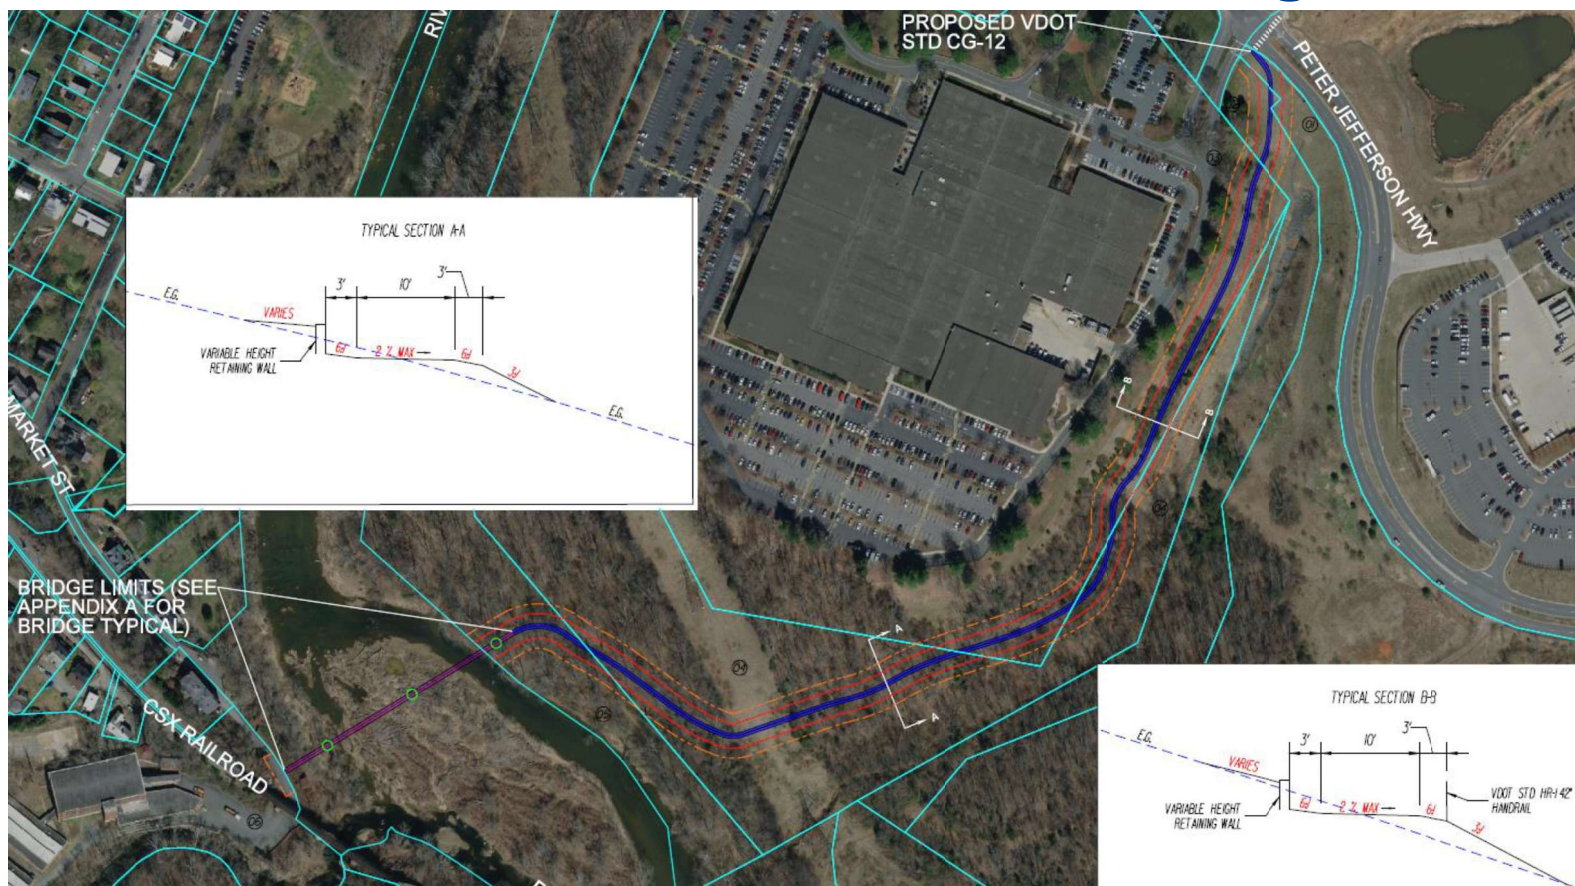

Rivanna River Bike and Pedestrian Crossing – Albemarle

Status: 2nd Review